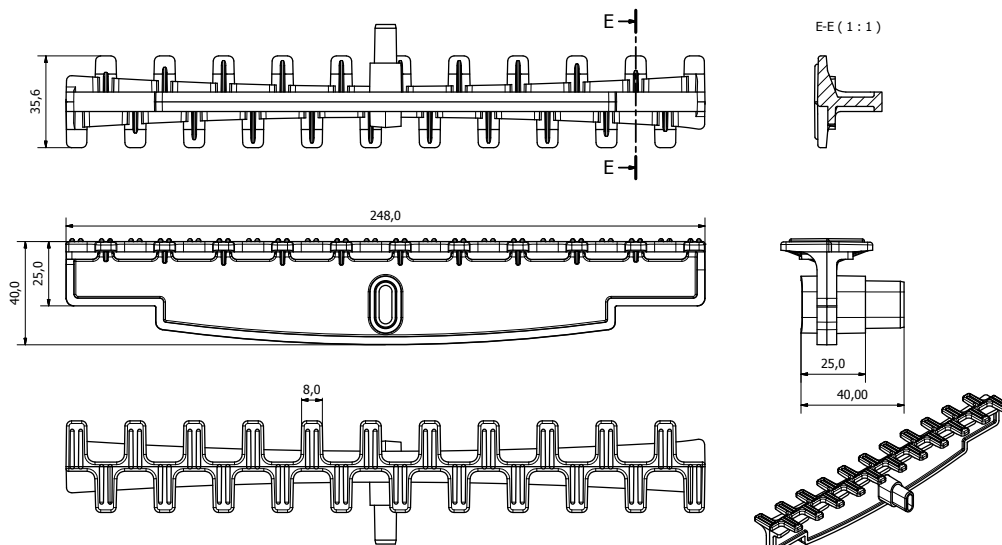

POZ90-250P1B e POZ90-250P1A