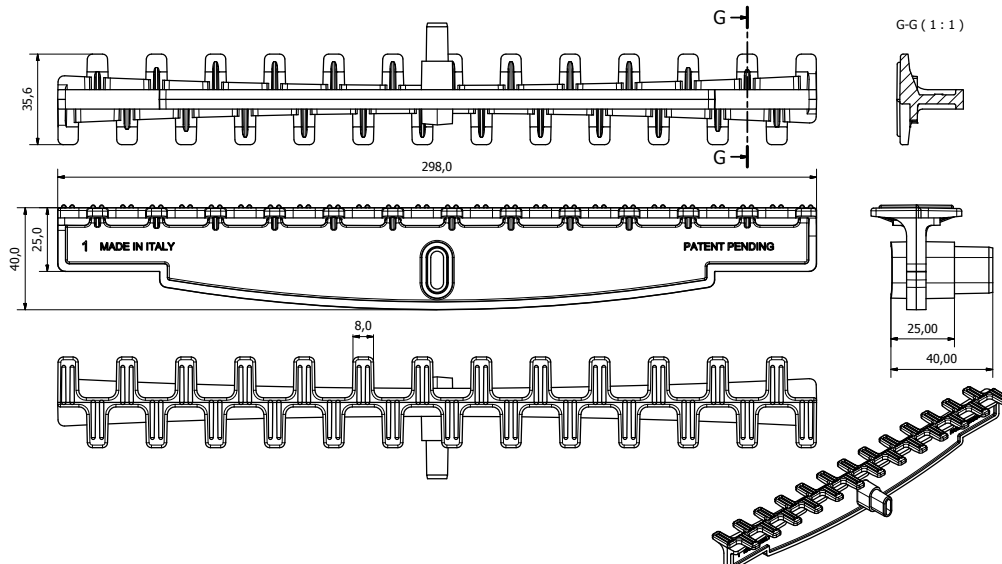

POZ90-300P1B e POZ90-300P1A