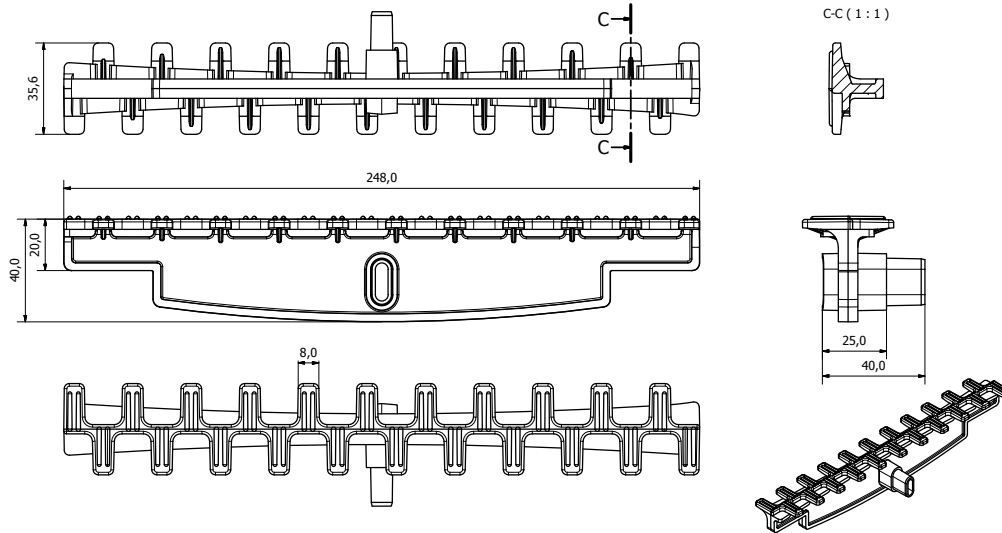

SNAKE PLUS BENDABLE

POZ90-250P1B20 e POZ90-250P1A20